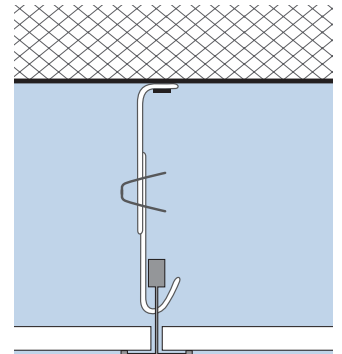

- Wall angle or stepped wall angle
- Secondary profile
- Cross profile "long"
- Cross profile "short"
- Quick hanger (type dependent on suspension height)