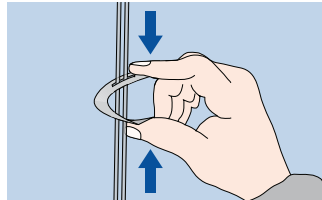

General site conditions:

- The site temperature should not fall below +5°C
- Avoid major fluctuations in temperature and humidity
- Always store the tiles in a dry place, protected against moisture
- Observe the maximum stacking height during shipping and storage
- Avoid damage to the surface finish by all means

After completion of the framework installation, check the entire ceiling surface to make sure that the secondary profiles are perfectly aligned. Adjust the easy-span hangers to make sure they fit tightly and the structure is level.