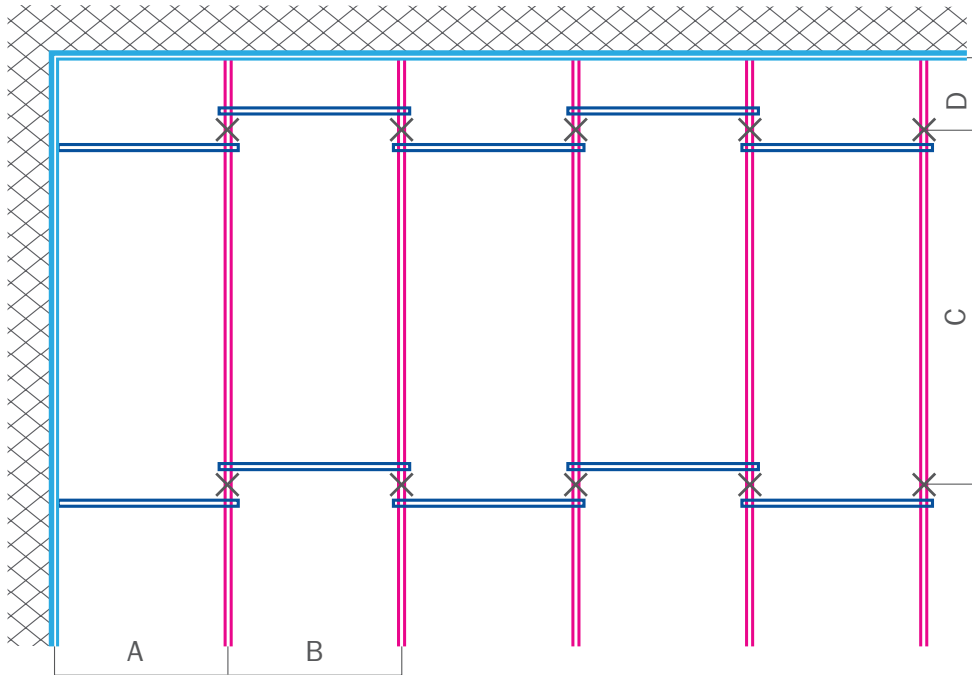

Further perforation patterns/dimensions available on request

Basic T15/T24 ("exposed" grid):

A = max. 400 mm    B = max. 1200/1250 mm    C = max. 600/625 mm    D = 600/1200 mm or 625/1250 mm

- Wall angle or stepped wall angle
- Secondary profile
- Cross profile "long"
- Cross profile "short"
- Quick hanger (type dependent on suspension height)

Basic T15/T24 ("rebated" grid):

A = max. 400 mm    B = max. 1200/1250 mm    C = max. 600/625 mm    D = 600/1200 mm or 625/1250 mm

- Wall angle or stepped wall angle
- Secondary profile
- Cross profile "long"
- Cross profile "short"
- Quick hanger (type dependent on suspension height)

Premium T24 ("concealed" grid):

A = max. 600/625 mm    B = max. 600/625 mm    C = max. 1500 mm    D = max. 100 mm

- Wall angle or stepped wall angle
- Secondary profile
- Spacer
- Quick hanger (type dependent on suspension height)

After completion of the framework installation, check the entire ceiling surface to make sure that the secondary profiles are perfectly aligned. Adjust the easy-span hangers to make sure they fit tightly and the structure is level.