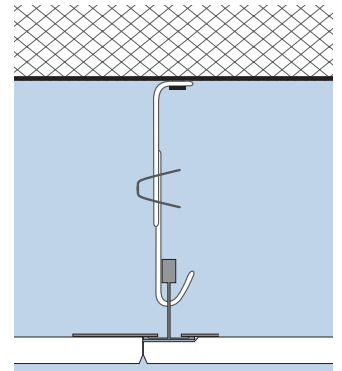

Further perforation patterns/dimensions available on request

Basic T15/T24 ("exposed" grid):

A = max. 400 mm    B = max. 1200/1250 mm    C = max. 600/625 mm    D = 600/1200 mm or 625/1250 mm

- Wall angle or stepped wall angle
- Secondary profile
- Cross profile "long"
- Cross profile "short"
- Quick hanger (type dependent on suspension height)

Basic T15/T24 ("rebated" grid):

A = max. 400 mm    B = max. 1200/1250 mm    C = max. 600/625 mm    D = 600/1200 mm or 625/1250 mm

- Wall angle or stepped wall angle
- Secondary profile
- Cross profile "long"
- Cross profile "short"
- Quick hanger (type dependent on suspension height)

Premium T24 ("concealed" grid):

A = max. 600/625 mm    B = max. 600/625 mm    C = max. 1500 mm    D = max. 100 mm

- Wall angle or stepped wall angle
- Secondary profile
- Spacer
- Quick hanger (type dependent on suspension height)