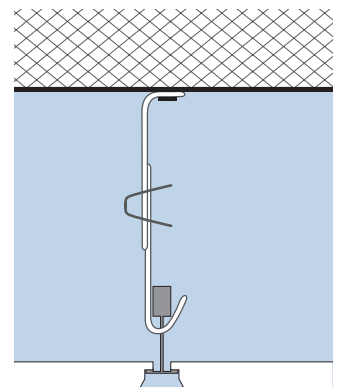

Further perforation patterns/dimensions available on request

Basic T15/T24 ("exposed" grid):

A = max. 400 mm    B = max. 1200/1250 mm    C = max. 600/625 mm    D = 600/1200 mm or 625/1250 mm

- Wall angle or stepped wall angle
- Secondary profile
- Cross profile "long"
- Cross profile "short"
- Quick hanger (type dependent on suspension height)

Basic T15/T24 ("rebated" grid):

A = max. 400 mm    B = max. 1200/1250 mm    C = max. 600/625 mm    D = 600/1200 mm or 625/1250 mm

- Wall angle or stepped wall angle
- Secondary profile
- Cross profile "long"
- Cross profile "short"
- Quick hanger (type dependent on suspension height)